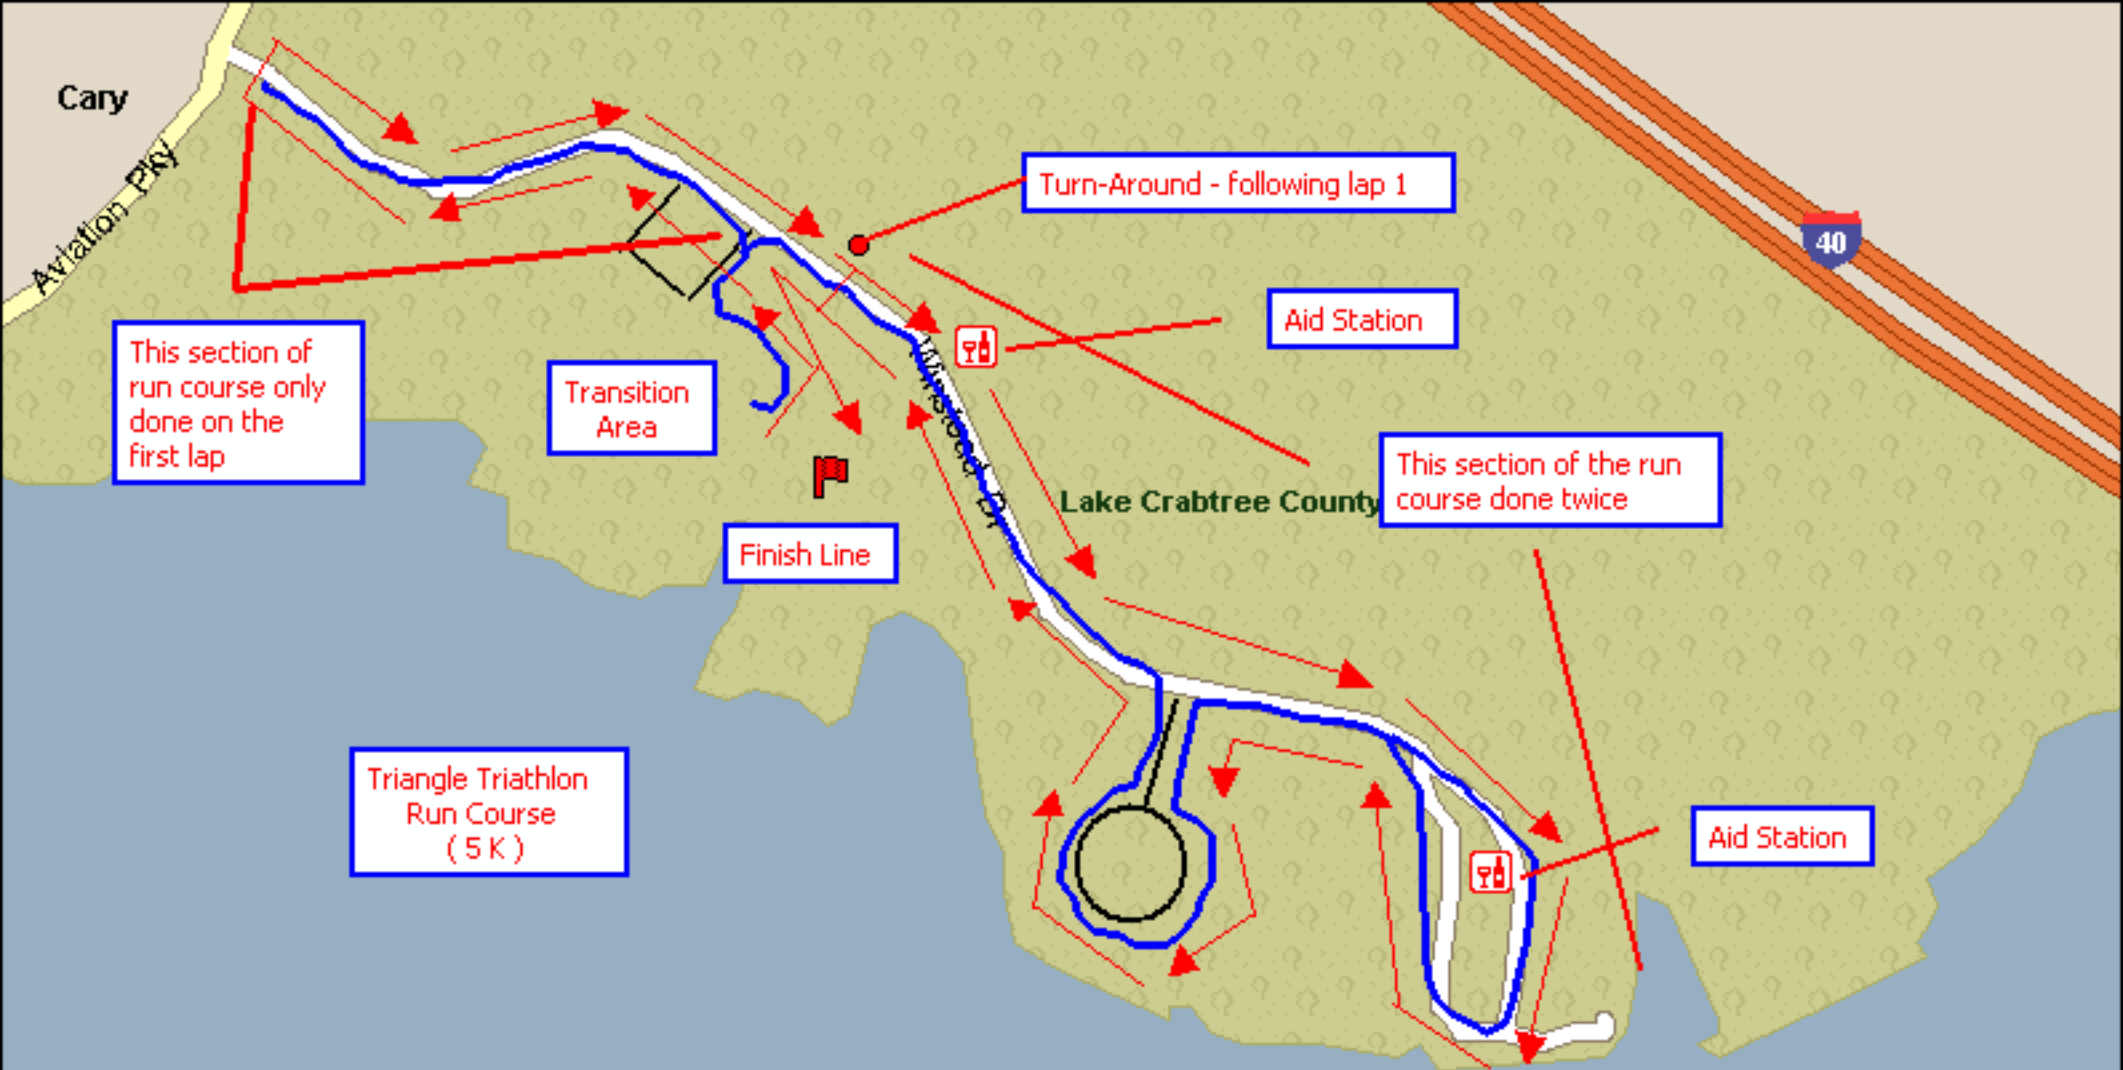

40

Lake Crabtree County Park

Triangle Triathlon
Swim Course
(750 meters)

Transition
Area

Finish

Start

Aviation Pkwy

Winstead Dr

Cary

Morrisville

Cary

Aviation Pkwy

40

Turn-Around - following lap 1

Aid Station

This section of run course only done on the first lap

Transition Area

This section of the run course done twice

Finish Line

Lake Crabtree County

Triangle Triathlon Run Course (5K)

Aid Station