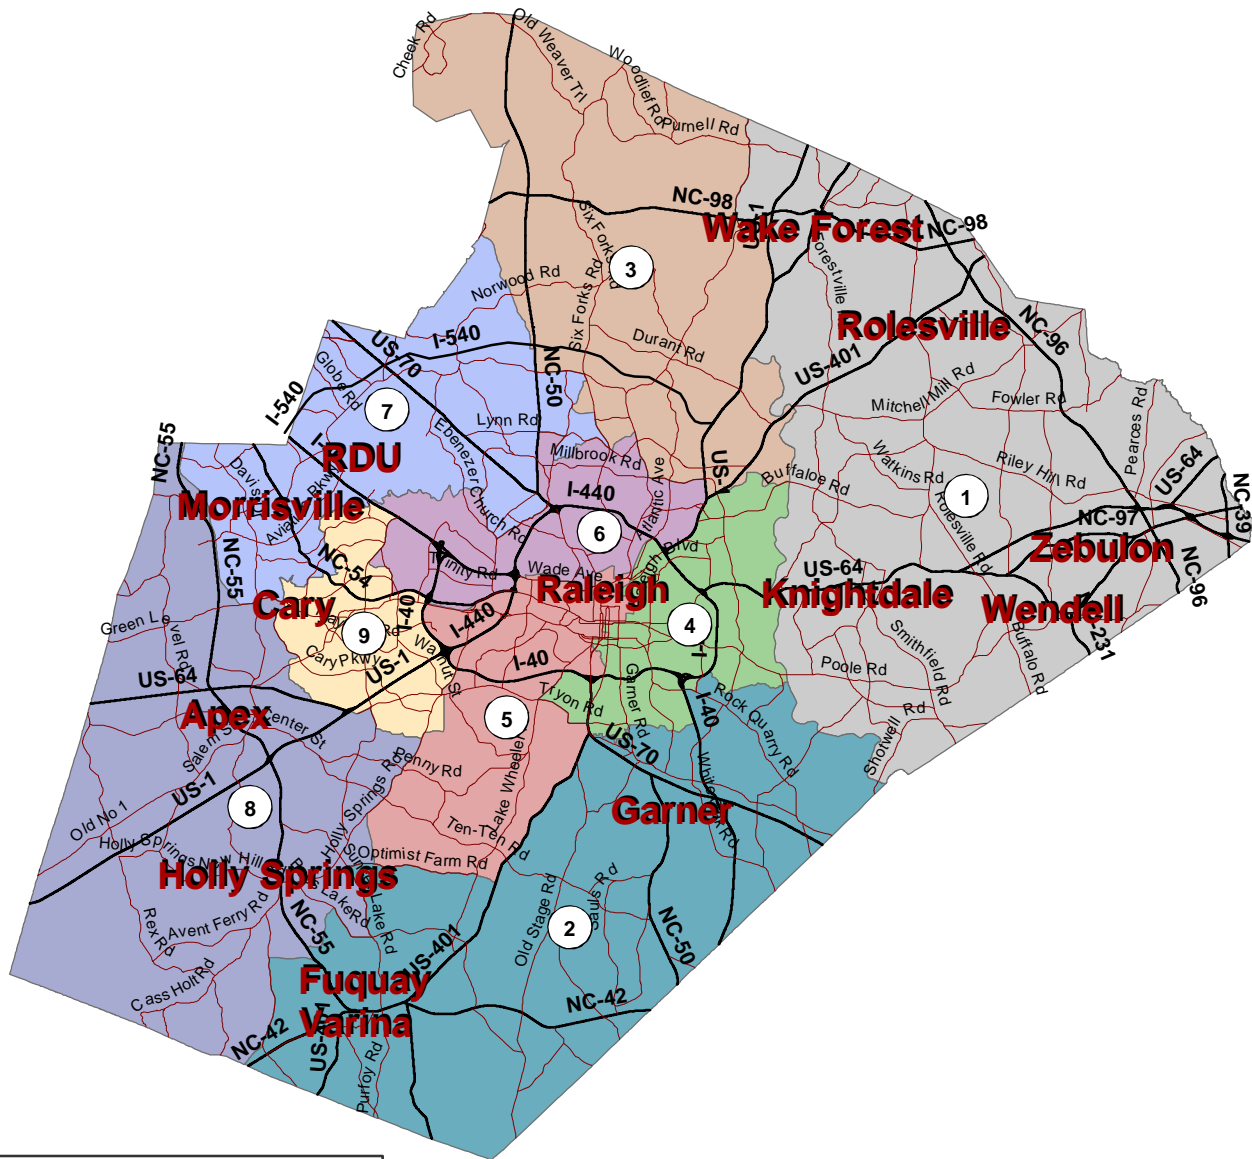

# Wake County School Board Districts

## School Board Districts

-  — 1
-  — 2
-  — 3
-  — 4
-  — 5
-  — 6
-  — 7
-  — 8
-  — 9

**Created by:** Geographic Information Services

**Date:** January 2004

Wake County Geographic Information Services  
 P.O. Box 550, Raleigh NC 27602  
 (919) 856-6360

INFORMATION DEPICTED HEREON IS FOR REFERENCE PURPOSES ONLY AND IS COMPILED FROM BEST AVAILABLE SOURCES. WAKE COUNTY ASSUMES NO RESPONSIBILITY FOR ERRORS ARISING FROM THE MISUSE OF THIS MAP.