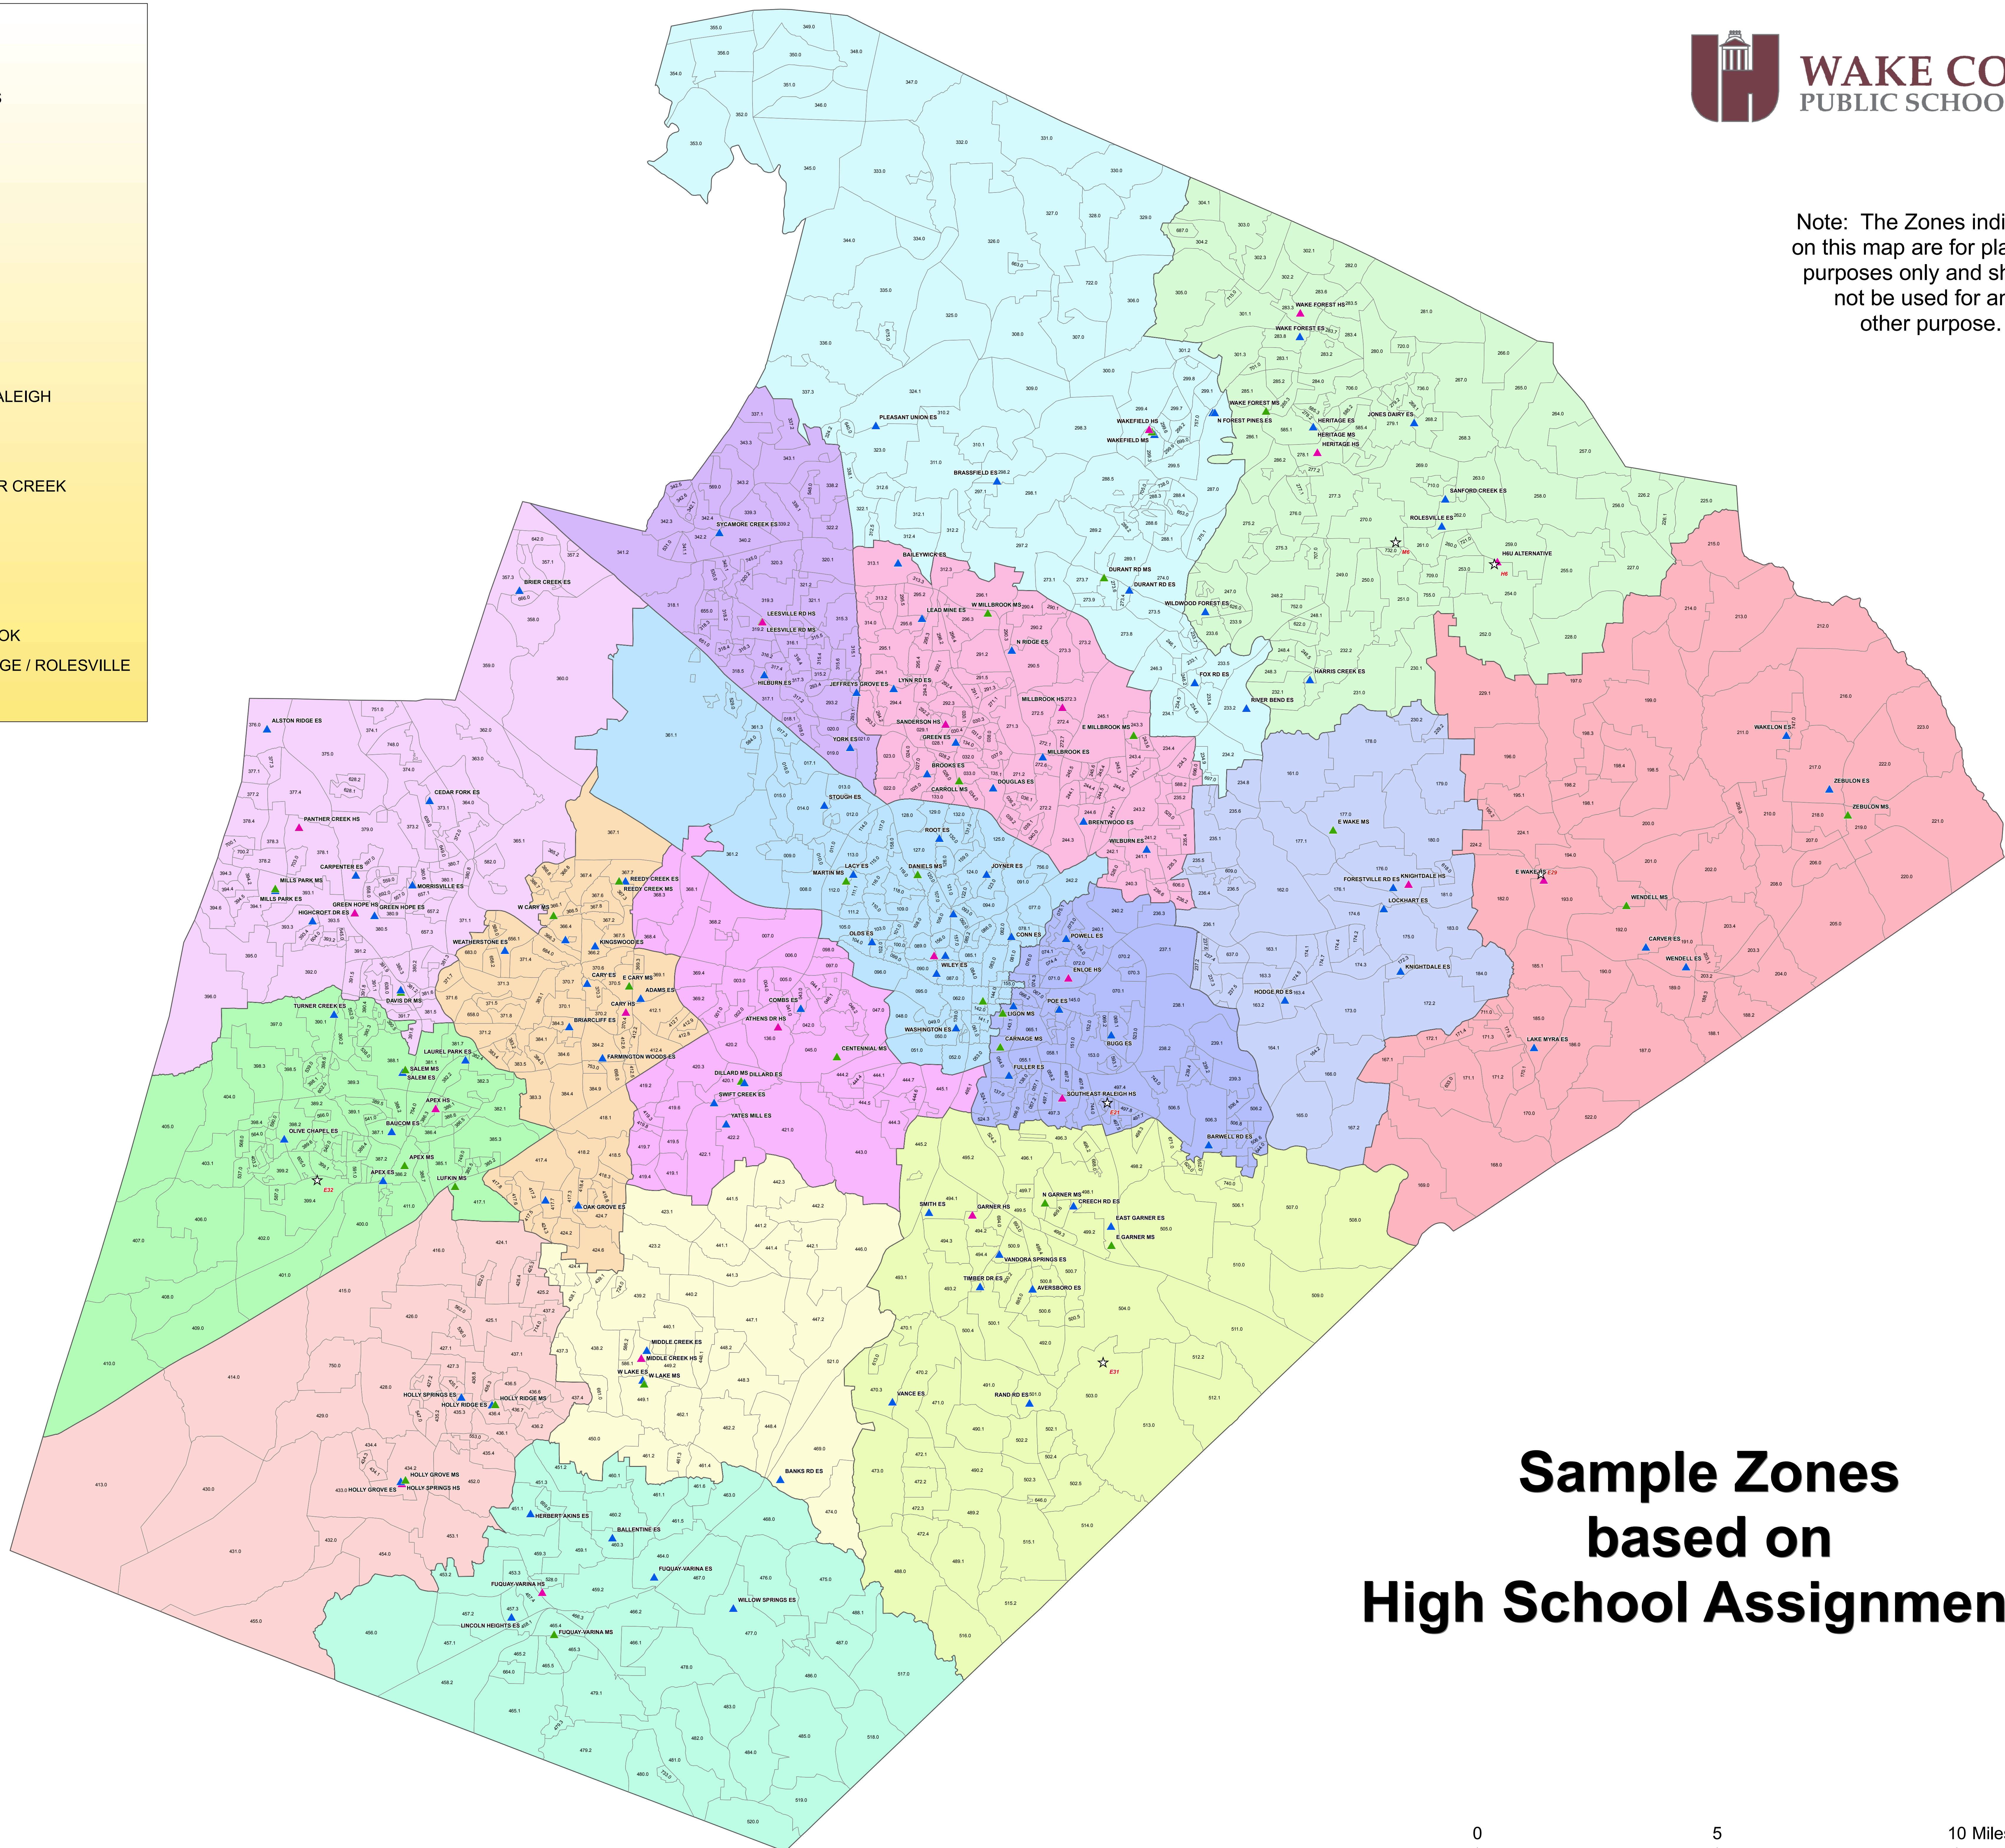

**Legend**

- NODES
  - ▲ ELEMENTARY SCHOOLS
  - ▲ MIDDLE SCHOOLS
  - ▲ HIGH SCHOOLS
  - ☆ FUTURE SCHOOLS
- ZONES**
- APEX
  - ATHENS DRIVE
  - BROUGHTON
  - CARY
  - EAST WAKE
  - ENLOE / SOUTHEAST RALEIGH
  - FUQUAY VARINA
  - GARNER
  - GREEN HOPE / PANTHER CREEK
  - HOLLY SPRINGS
  - KNIGHTDALE
  - LEESVILLE
  - MIDDLE CREEK
  - SANDERSON / MILLBROOK
  - WAKE FOREST / HERITAGE / ROLESVILLE
  - WAKEFIELD

Note: The Zones indicated on this map are for planning purposes only and should not be used for any other purpose.

# Sample Zones based on High School Assignments