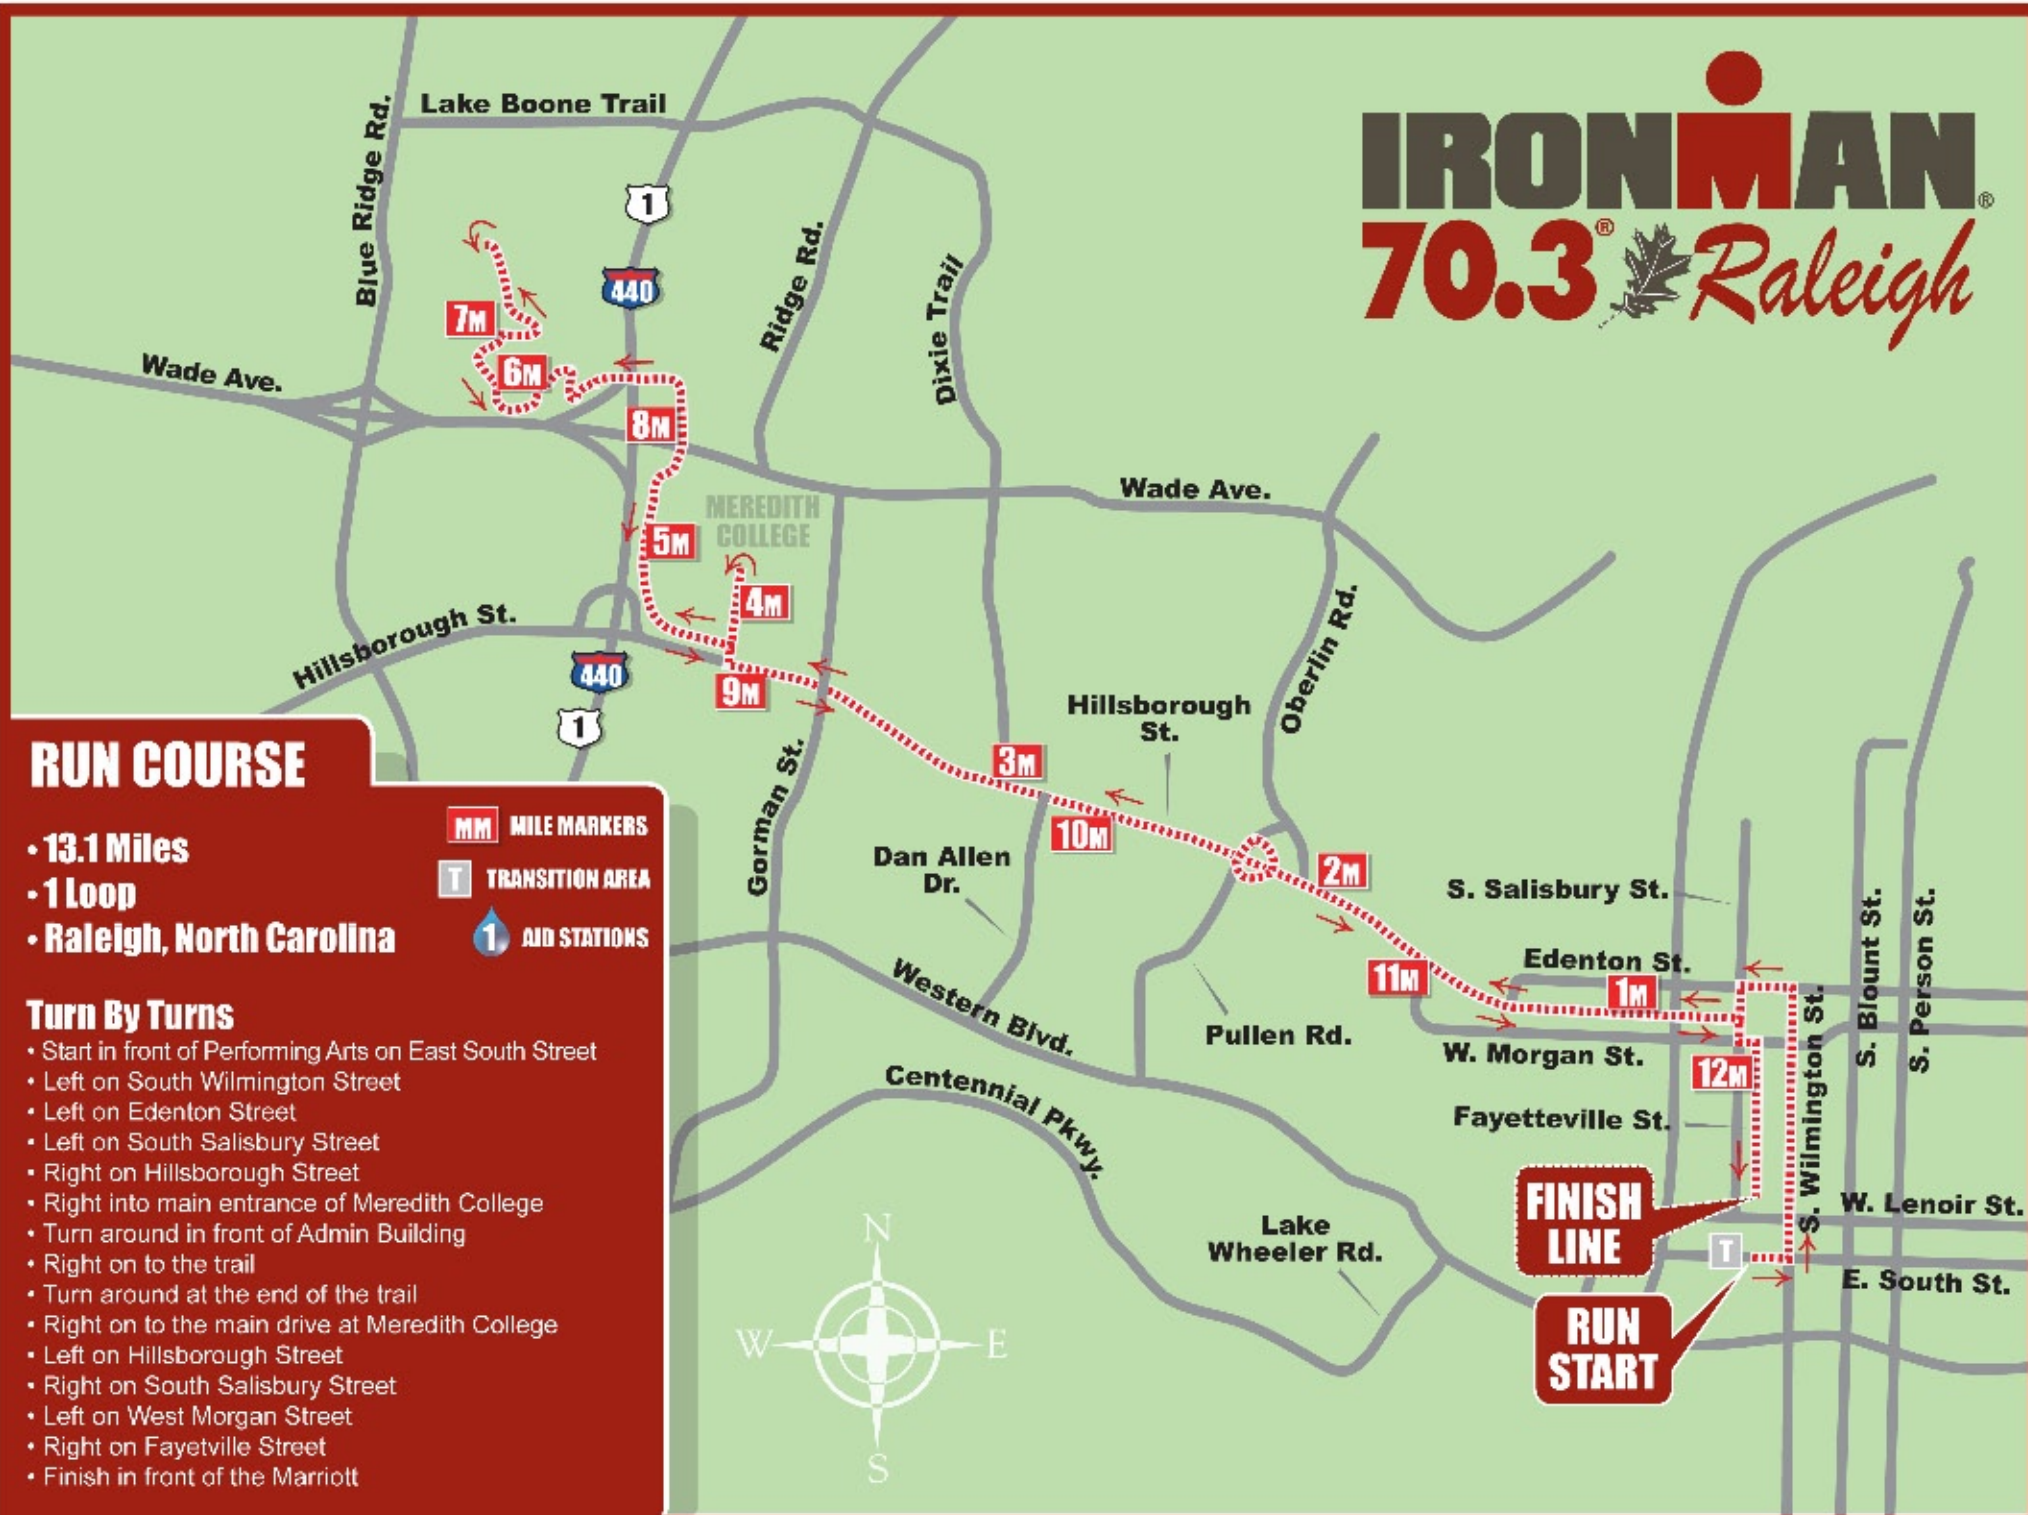

IRONMAN[®] 70.3[®] Raleigh

RUN COURSE

- 13.1 Miles
- 1 Loop
- Raleigh, North Carolina

- MM** MILE MARKERS
- T** TRANSITION AREA
- 1** AID STATIONS

Turn By Turns

- Start in front of Performing Arts on East South Street
- Left on South Wilmington Street
- Left on Edenton Street
- Left on South Salisbury Street
- Right on Hillsborough Street
- Right into main entrance of Meredith College
- Turn around in front of Admin Building
- Right on to the trail
- Turn around at the end of the trail
- Right on to the main drive at Meredith College
- Left on Hillsborough Street
- Right on South Salisbury Street
- Left on West Morgan Street
- Right on Fayetteville Street
- Finish in front of the Marriott